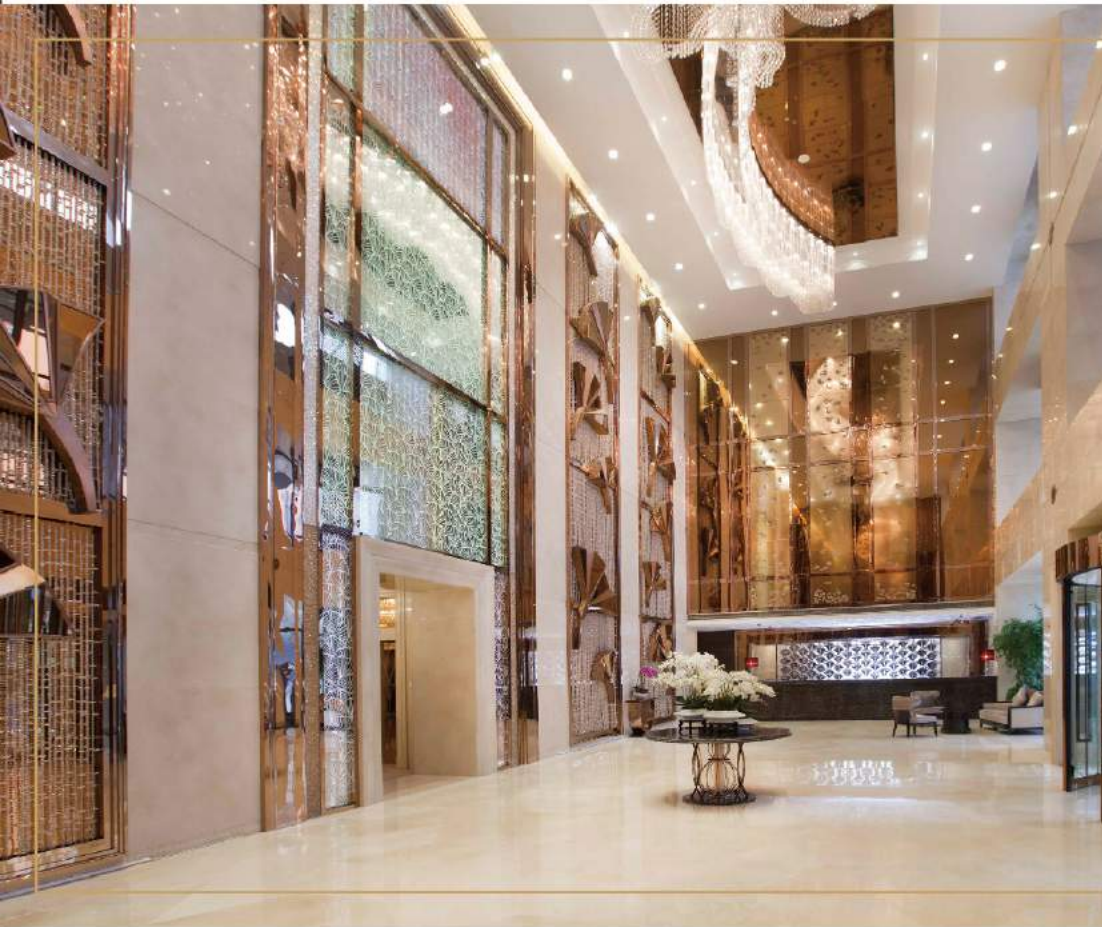

DORSETT
GRAND
CHENGDU

成都帝盛君豪酒店

酒店概况

成都帝盛君豪酒店坐落于历史悠久的驷马市核心区域，毗邻繁华的春熙路、远洋太古里商圈。紧邻地铁一号线及四号线车站，为商务和休闲旅客提供便捷的交通网络。

成都帝盛君豪酒店拥有556间典雅舒适的客房和套房，每间客房均糅合了亚洲风情元素的精致时尚设计，豪华典雅的装潢，遍布于每个房间的飘窗带来广阔观景视野，空间通透，与阳光零距离接触。温馨舒适的床品和人性化的卫浴设施，所有客房均为全区域免费的Wi-Fi覆盖。