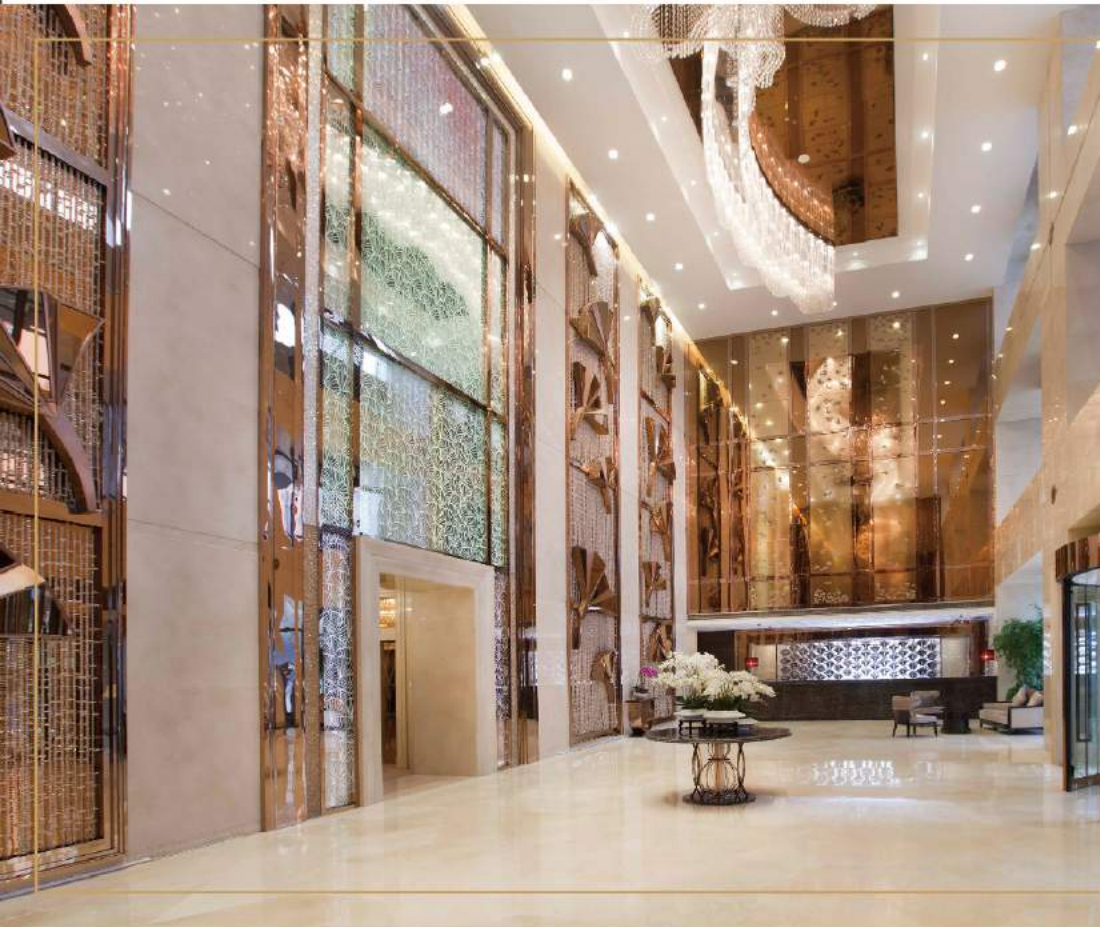

DORSETT
GRAND
CHENGDU

成都帝盛君豪酒店

OVERVIEW

Dorsett Grand Chengdu is strategically located in the heart of Chengdu's Central Business District. Located directly above Metro Lines 1 and 4, Dorsett Grand Chengdu offers easy accessibility for both business and leisure travelers.

Dorsett Grand Chengdu offers 556 spacious guest rooms and suites, all furnished with contemporary fittings complemented with touches of Asian elements. Each room features a bay window that offers a panoramic view of the city and allows natural sunlight to filter in during the day, supremely comfortable bedding and en-suite bathroom. Facilities featured in each of the guestroom include free Wi-Fi to ensure seamless connectivity and a full range of bathroom amenities to name a few.

成都帝盛君豪酒店坐落于历史悠久的驷马市核心区域，毗邻繁华的春熙路、远洋太古里商圈。紧邻地铁一号线及四号线车站，为商务和休闲旅客提供便捷的交通网络。

成都帝盛君豪酒店拥有556间典雅舒适的客房和套房，每间客房均糅合了亚洲风情元素的精致时尚设计，豪华典雅的装潢，遍布于每个房间的飘窗带来广阔观景视野，空间通透，与阳光零距离接触。温馨舒适的床品和人性化的卫浴设施，所有客房均为全区域免费的Wi-Fi覆盖。

中国四川省成都市青羊区西玉龙街168号