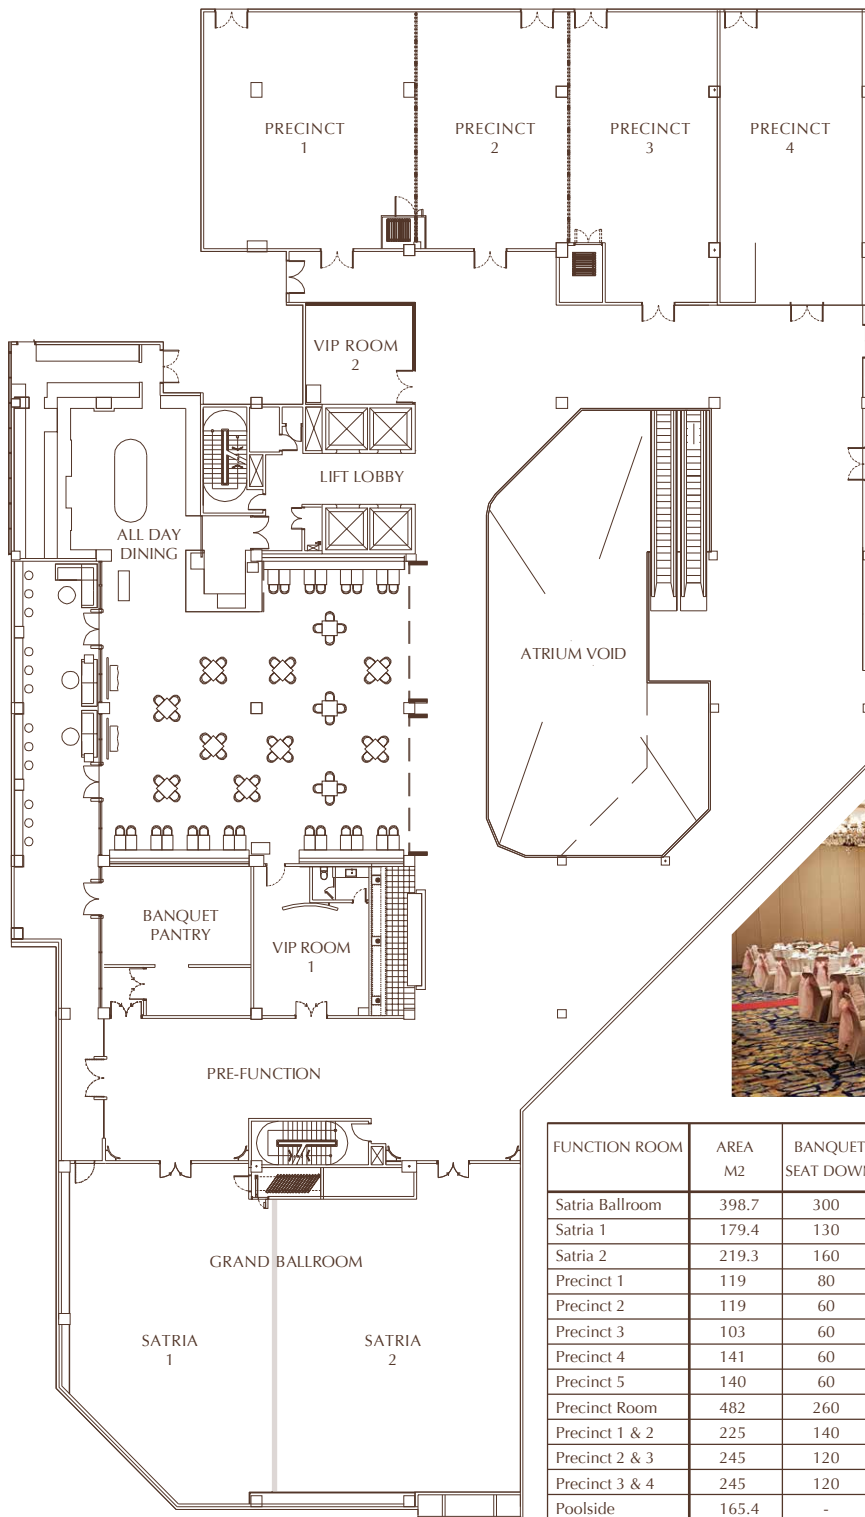

DORSETT

PUTRAJAYA

LOCATION

The midscale 218 guestrooms Dorsett Putrajaya is located within Malaysia's federal administrative capital. The hotel is within walking distance to key Malaysian government offices such as the National Registration Department, Custom Department, Ministry of Health, Ministry of Entrepreneurship and the Federal Court of Malaysia. Other places of interest include the Masjid Tuanku Mizan Zainal Abidin (Silver Mosque); Monument Alaf Baru (Millennium Monument) and Taman Wawasan.

INSPIRED MEETINGS @ DORSETT PUTRAJAYA
 For memorable events or flawless and professionally managed meetings and conferences, Dorsett Putrajaya is the distinctive choice. The hotel offers a total of 880 sq metres of meeting space featuring an elegant Ballroom dividable into two and four meeting rooms which can be combined as one large meeting space.