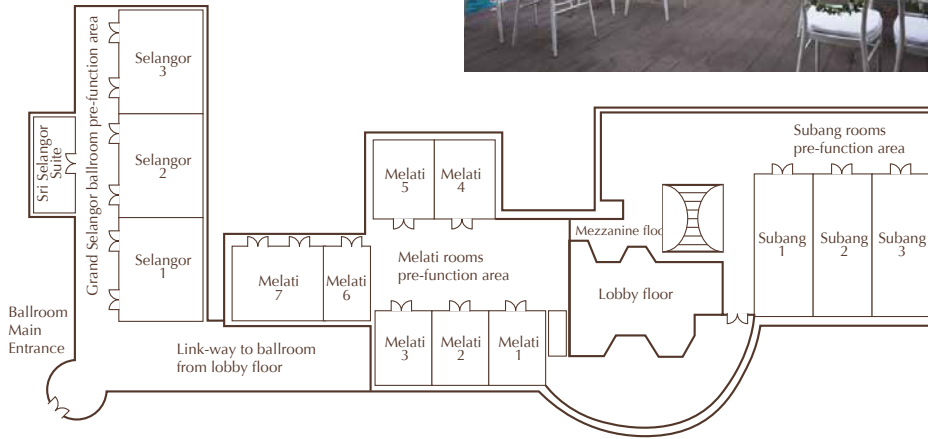

DORSETT
GRAND
SUBANG

MEETING FACILITIES

Built over a spacious 2,508 square meters, the hotel houses ten individual function rooms with varying capacities. From 10 to 1,800 persons, our function rooms can be separated or regrouped into one large hall to suit your needs. Boasting a pillarless ballroom with a high ceiling of 6.4 meters and stunning chandeliers to accommodate gala events of up to 1,050 with an adjoining pre-function area, which is ideal for a sophisticated cocktail party.

	Width (meter)	Length (meter)	Height (meter)	Area (square meter)	Set-up Capacities (number of persons)				
					Theatre	Classroom	U- Shape	Banquet	Boardroom
Grand Selangor Ballroom	53.2	26	6.4	1383.2	1800	840	400	1100	500
Selangor 1	19.7	26	6.4	512.2	500	280	90	340	150
Selangor 2	17.6	26	6.4	457.6	450	260	80	320	150
Selangor 3	15.9	26	6.4	413.4	430	240	80	260	150
Selangor 1 & 2	37.3	26	6.4	969.8	900	600	/	600	300
Selangor 2 & 3	33.5	26	6.4	871	900	580	/	600	300
Selangor Foyer	9.3	47.4	6.09	440.82	/	/	/	/	/
Dome Area	15.5	15.5	13.2		/	/	/	/	/
Melati 1	7.0	8.6	2.4	60.2	60	24	20	50	22
Melati 2	7.2	8.6	2.4	61.92	60	24	20	50	22
Melati 3	7.0	8.6	2.4	60.2	60	24	20	50	22
Melati 4	6.3	8.5	2.4	53.55	60	24	20	50	22
Melati 5	6.5	8.5	2.4	55.25	60	24	20	50	22
Melati 6	4.9	8.1	3.0	39.69	40	18	15	30	16
Melati 7	10.0	8.1	3.0	81.0	90	36	28	70	32
Melati 1 & 2	14.2	8.6	2.4	112.12	120	54	40	100	46
Melati 2 & 3	14.2	8.6	2.4	112.12	120	54	40	100	46
Melati 1, 2 & 3	21.2	8.6	2.4	182.32	200	90	55	150	66
Melati 6 & 7	14.9	8.1	3.0	120.69	100	48	30	120	/
Subang 1	7.4	12.5	2.7	92.5	90	40	30	70	34
Subang 2	7.4	12.5	2.7	92.5	90	40	30	70	34
Subang 3	7	12.5	2.7	87.5	90	40	30	70	34
Boardroom 1	/	/	/	/	/	/	/	/	10
Boardroom 2	/	/	/	/	20	10	10	20	10