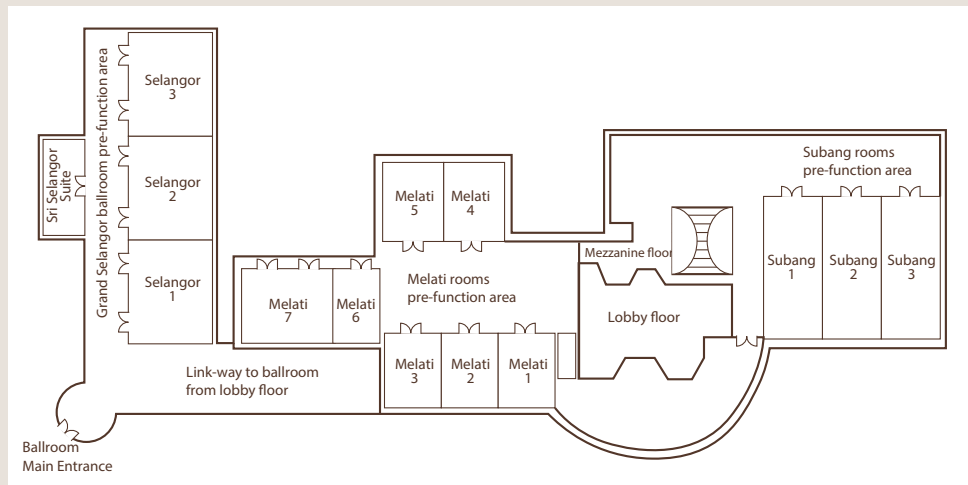

Share your wedding dreams with us and you'll discover we're right there with you: committed to making your dreams come true.

	Width (meter)	Length (meter)	Height (meter)	Area (square meter)	Set-up Capacities (number of persons)				
					Theatre	Classroom	U- Shape	Banquet	Boardroom
Grand Selangor Ballroom	53.2	26	6.4	1383.2	1800	840	400	1100	500
Selangor 1	19.7	26	6.4	512.2	500	280	90	340	150
Selangor 2	17.6	26	6.4	457.6	450	260	80	320	150
Selangor 3	15.9	26	6.4	413.4	430	240	80	260	150
Selangor 1 & 2	37.3	26	6.4	969.8	900	600	/	600	300
Selangor 2 & 3	33.5	26	6.4	871	900	580	/	600	300
Selangor Foyer	9.3	47.4	6.09	440.82	/	/	/	/	/
Dome Area	15.5	15.5	13.2		/	/	/	/	/
Melati 1	7.0	8.6	2.4	60.2	60	24	20	50	22
Melati 2	7.2	8.6	2.4	61.92	60	24	20	50	22
Melati 3	7.0	8.6	2.4	60.2	60	24	20	50	22
Melati 4	6.3	8.5	2.4	53.55	60	24	20	50	22
Melati 5	6.5	8.5	2.4	55.25	60	24	20	50	22
Melati 6	4.9	8.1	3.0	39.69	40	18	15	30	16
Melati 7	10.0	8.1	3.0	81.0	90	36	28	70	32
Melati 1 & 2	14.2	8.6	2.4	112.12	120	54	40	100	46
Melati 2 & 3	14.2	8.6	2.4	112.12	120	54	40	100	46
Melati 1, 2 & 3	21.2	8.6	2.4	182.32	200	90	55	150	66
Melati 6 & 7	14.9	8.1	3.0	120.69	100	48	30	120	/
Subang 1	7.4	12.5	2.7	92.5	90	40	30	70	34
Subang 2	7.4	12.5	2.7	92.5	90	40	30	70	34
Subang 3	7	12.5	2.7	87.5	90	40	30	70	34
Boardroom 1	/	/	/	/	/	/	/	/	10
Boardroom 2	/	/	/	/	20	10	10	20	10