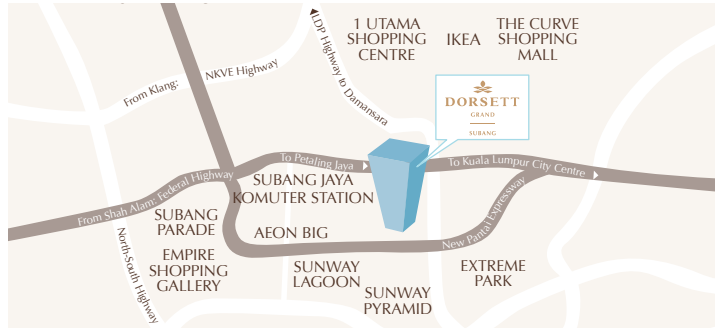

LOCATION

Ideally situated in the heart of Subang Jaya and a short walk from the Subang Jaya Medical Centre, Dorsett Grand Subang is conveniently accessible through a network of highways and railway systems. Complimentary shuttle service is available daily to various shopping, leisure destinations and surrounding industrial parks.

NEARBY ATTRACTIONS / COMMERCIAL

- Subang Ria Park (600m)
- Core Design Gallery (1.5km)
- Subang Parade (2.5km)
- Empire Shopping Gallery (2.5km)
- Sunway Lagoon Theme Park (3km)
- Sunway Pyramid Shopping Centre (3km)
- Sunway Pyramid Convention Centre (3km)
- Clay Expression (5.7km)
- Speedway PLUS Go-Kart Circuit, USJ (6.5km)
- Sim Flight KL, Skypark Subang Terminal (7.6km)
- One City @ USJ 25 (14.5km)

i-City, Shah Alam

Sunway Lagoon Theme Park

OWNERSHIP AND MANAGEMENT

Dorsett Hospitality International is an Asia-based hotel group headquartered in Hong Kong. Led by dedicated, passionate and experienced people with an excellent track record in managing and operating hotels, the group has grown from strength to strength over the years.

The group currently has operations in Hong Kong, China, Malaysia, Singapore and the United Kingdom; and continues to rapidly expand and grow with more hotel openings in Malaysia, the United Kingdom and Australia.